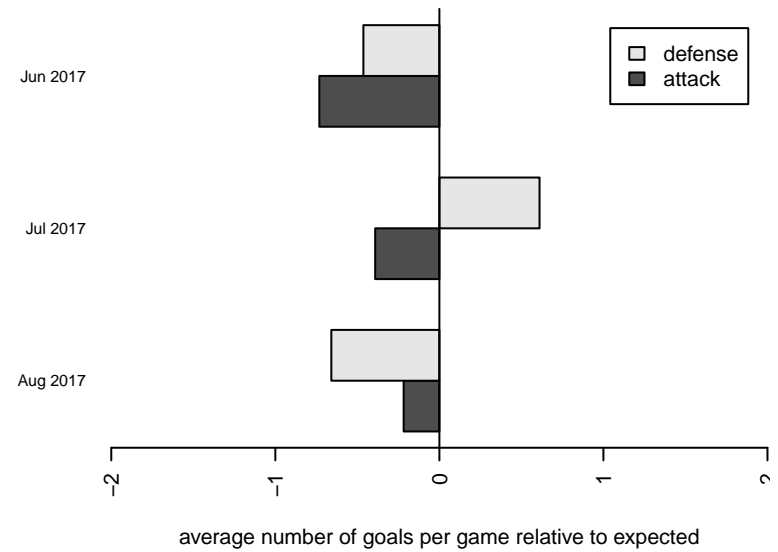

Venues played:
 2017 Rainier Challenge Samba U16
 2017 Seattle Cup GU16
 2017 Mt Hood Challenge U16 Gold
 2017 PSPL Classic 2 U16

MRFC White G02
 Dots are actual minus expected GF (blue circles) and GA (red triangles).
 Blue line is smoothed change in attack strength. Red is smoothed change in defense strength.

**attack and defense variance (black dot)
relative to other teams
and top 10 in region**

**attack and defense rating
relative to others at age
and all opponents in last 13 months**

Performance relative to 13 month average

Performance relative to 13 month average

date	home		away		venue	pred.home	pred.away
2017-12-03	MRFC White G02	5	West Narrows FC Blue G02	1	2017 PSPL Classic 2 U16	3.60	1.52
2017-12-02	ISC Gunners B Blue G02	1	MRFC White G02	3	2017 PSPL Classic 2 U16	1.61	1.79
2017-11-19	MRFC White G02	2	Fuerza FC Academy G02	0	2017 PSPL Classic 2 U16	2.39	1.01
2017-11-18	MRFC White G02	7	ISC Gunners B White G02	0	2017 PSPL Classic 2 U16	4.75	0.71
2017-08-13	Cascade FC Green G02	0	MRFC White G02	3	2017 PSPL Classic 2 U16	0.38	2.95
2017-08-06	Crossfire Select Miller G02	4	MRFC White G02	2	2017 Mt Hood Challenge U16 Gold	2.15	1.36
2017-08-05	MRFC White G02	0	FC Portland Navy G02	2	2017 Mt Hood Challenge U16 Gold	0.50	3.68
2017-08-05	MRFC White G02	0	Crossfire Select Miller G02	3	2017 Mt Hood Challenge U16 Gold	1.36	2.15
2017-08-04	ETFC Force Red G02	4	MRFC White G02	1	2017 Mt Hood Challenge U16 Gold	1.35	0.93
2017-07-09	Mukilteo Rush Nero G02	0	MRFC White G02	1	2017 Seattle Cup GU16	0.79	1.47
2017-07-08	MRFC White G02	2	Bremerton United Force G02	0	2017 Seattle Cup GU16	1.60	0.51
2017-07-07	Seattle United Shoreline Blue G02	1	MRFC White G02	0	2017 Seattle Cup GU16	1.53	1.11
2017-06-25	MRFC White G02	0	WA Rush Nero G02	4	2017 Rainier Challenge Samba U16	0.45	3.05
2017-06-24	MRFC White G02	0	Kent United Green G02	3	2017 Rainier Challenge Samba U16	0.81	1.75
2017-06-23	PacNW White G02	1	MRFC White G02	0	2017 Rainier Challenge Samba U16	1.81	0.93