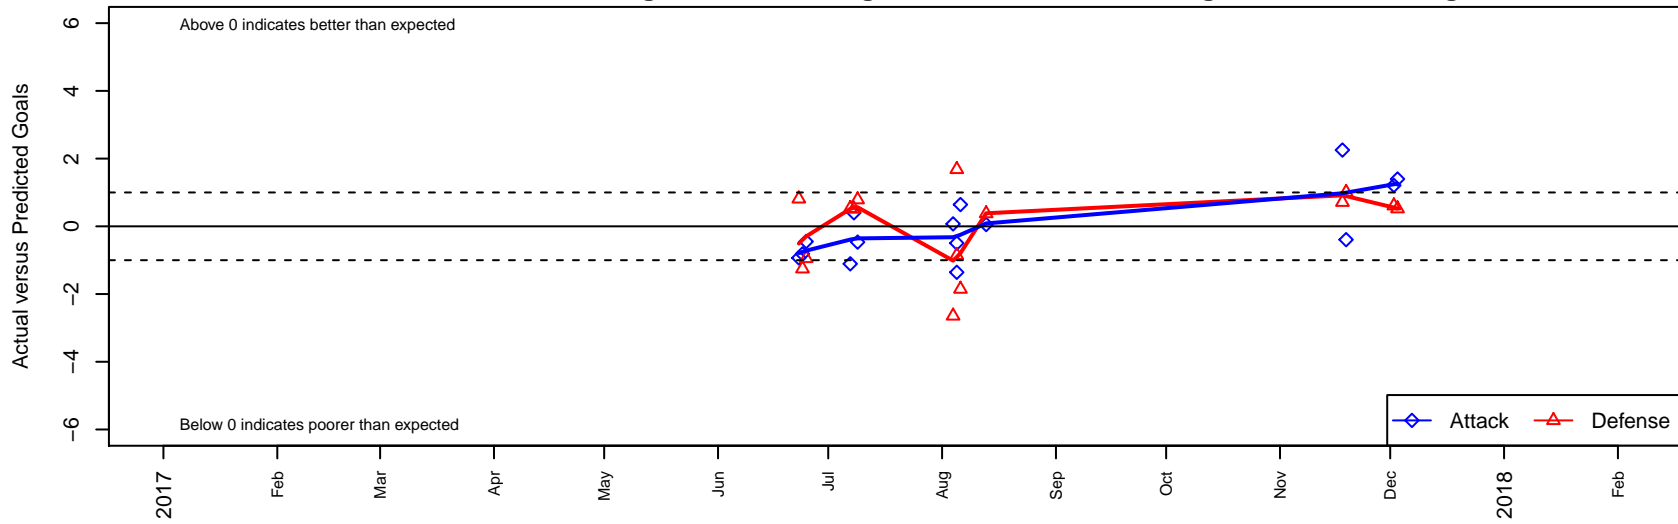

MRFC White G02

Mount Rainier FC
 Bonney Lake, WA
 G02 total strength=1396
 attack=9.45 defense=6.56
 fall league = PSPL Classic 2 U16
 notes= Hall 2016

alt names used:
 MRFC G02 Carver
 MRFC G02 Carver
 MRFC G02-Carver
 Mt Rainier Futbol Club-Carver

Venues played:
 2017 Rainier Challenge Samba U16
 2017 Seattle Cup GU16
 2017 Mt Hood Challenge U16 Gold
 2017 PSPL Classic 2 U16

MRFC White G02
 Dots are actual minus expected GF (blue circles) and GA (red triangles).
 Blue line is smoothed change in attack strength. Red is smoothed change in defense strength.

**attack and defense variance (black dot)
relative to other teams
and top 10 in region**

**attack and defense rating
relative to others at age
and all opponents in last 13 months**

Performance relative to 13 month average