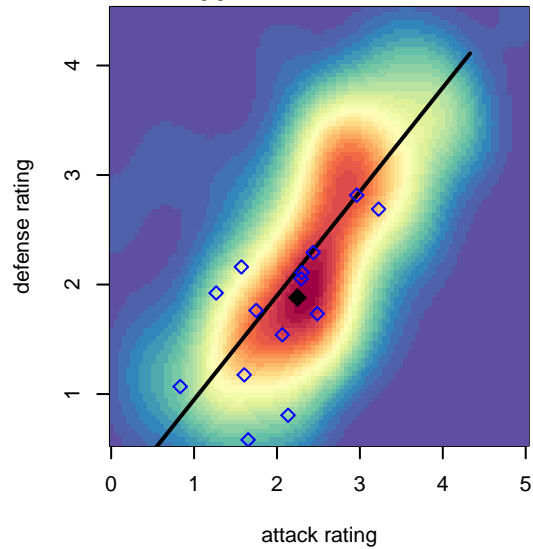

Venues played:
 2017 Rainier Challenge Samba U16
 2017 Seattle Cup GU16
 2017 Mt Hood Challenge U16 Gold
 2017 PSPL Classic 2 U16

MRFC White G02
 Dots are actual minus expected GF (blue circles) and GA (red triangles).
 Blue line is smoothed change in attack strength. Red is smoothed change in defense strength.

**attack and defense variance (black dot)
relative to other teams
and top 10 in region**

**attack and defense rating
relative to others at age
and all opponents in last 13 months**

Performance relative to 13 month average