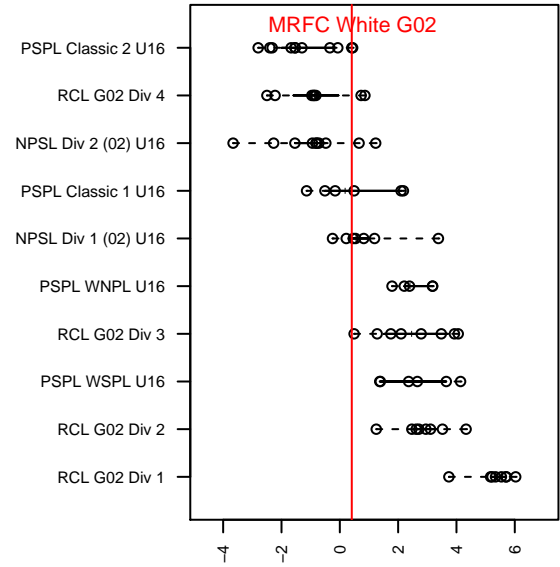

Venues played:
 2017 Rainier Challenge Samba U16
 2017 Seattle Cup GU16
 2017 Mt Hood Challenge U16 Gold
 2017 PSPL Classic 2 U16

MRFC White G02
 Dots are actual minus expected GF (blue circles) and GA (red triangles).
 Blue line is smoothed change in attack strength. Red is smoothed change in defense strength.

**attack and defense variance (black dot)
relative to other teams
and top 10 in region**

**attack and defense rating
relative to others at age
and all opponents in last 13 months**

Performance relative to 13 month average