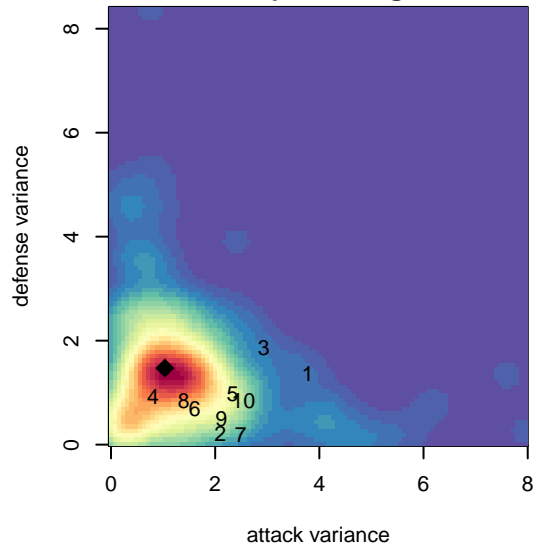

MRFC White G02

Mount Rainier FC
 Bonney Lake, WA
 G02 total strength=1396
 attack=9.45 defense=6.56
 fall league = PSPL Classic 2 U16
 notes= Hall 2016

alt names used:
 MRFC G02 Carver
 MRFC G02 Carver
 MRFC G02-Carver
 Mt Rainier Futbol Club-Carver

Venues played:
 2017 Rainier Challenge Samba U16
 2017 Seattle Cup GU16
 2017 Mt Hood Challenge U16 Gold
 2017 PSPL Classic 2 U16

MRFC White G02
 Dots are actual minus expected GF (blue circles) and GA (red triangles).
 Blue line is smoothed change in attack strength. Red is smoothed change in defense strength.

**attack and defense variance (black dot)
relative to other teams
and top 10 in region**

**attack and defense rating
relative to others at age
and all opponents in last 13 months**

Performance relative to 13 month average