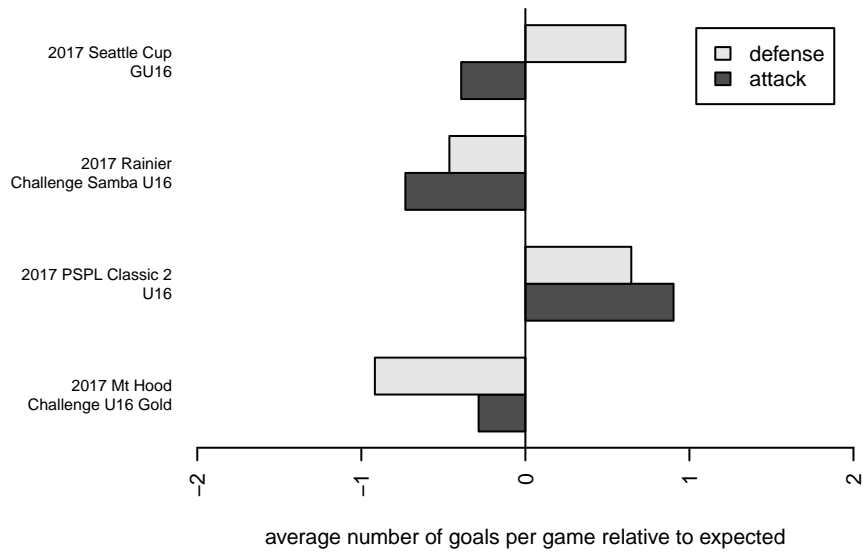

Venues played:
 2017 Rainier Challenge Samba U16
 2017 Seattle Cup GU16
 2017 Mt Hood Challenge U16 Gold
 2017 PSPL Classic 2 U16

MRFC White G02
 Dots are actual minus expected GF (blue circles) and GA (red triangles).
 Blue line is smoothed change in attack strength. Red is smoothed change in defense strength.

**attack and defense variance (black dot)
relative to other teams
and top 10 in region**

**attack and defense rating
relative to others at age
and all opponents in last 13 months**

Performance relative to 13 month average